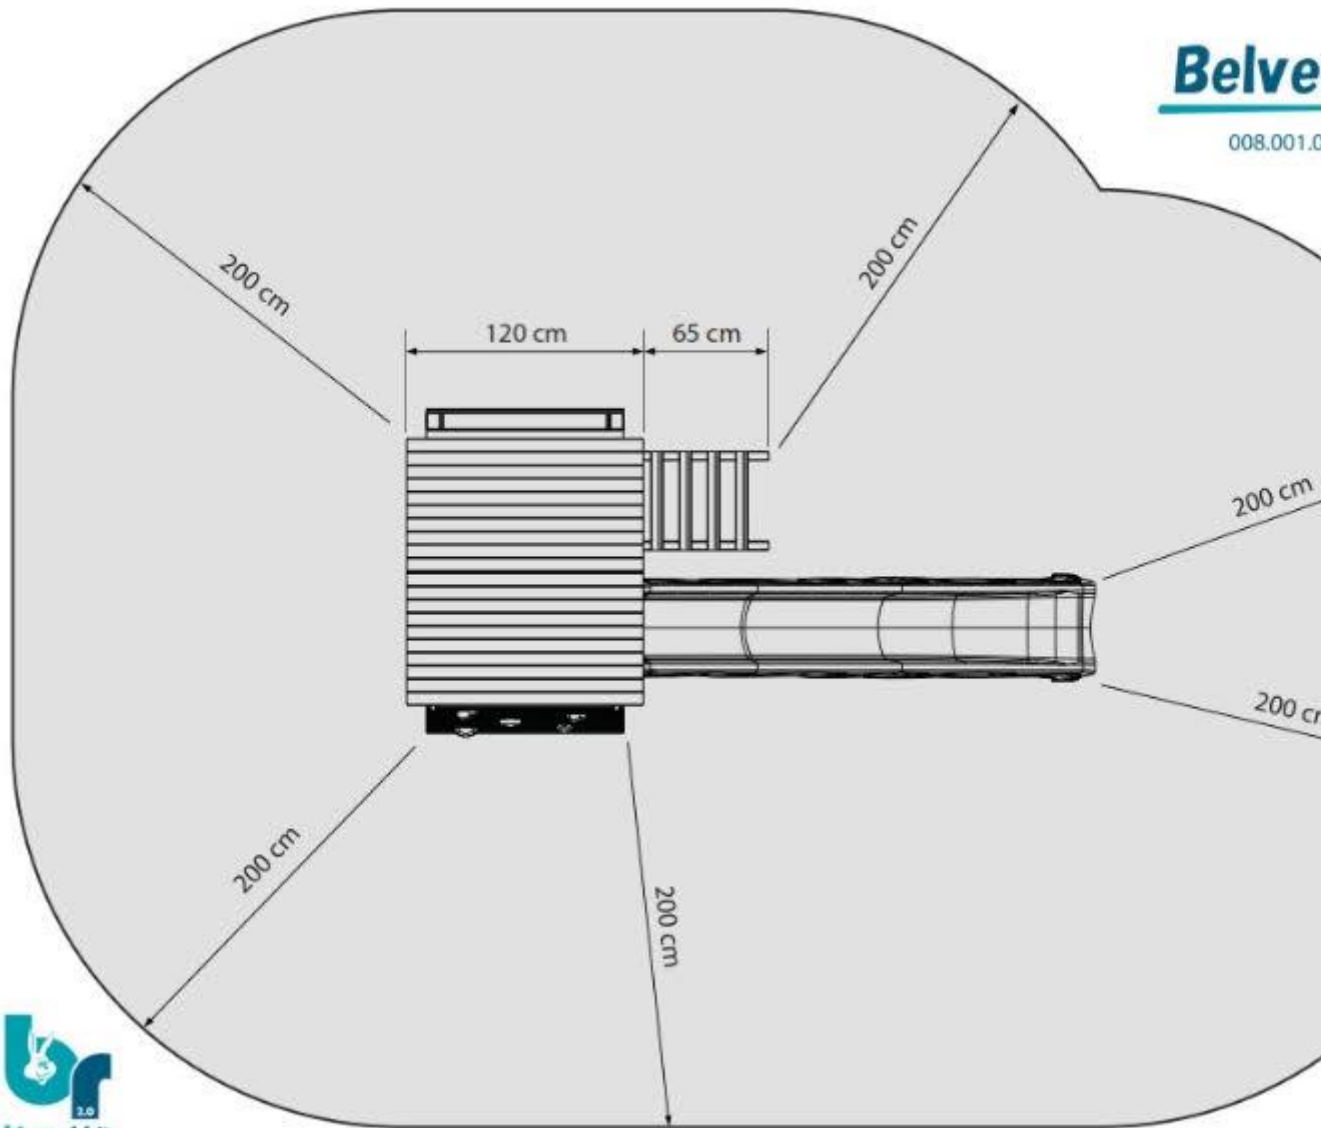

BELVEDERE - BV150 /BV120 PLAY TOWER

Belve

008.001.0